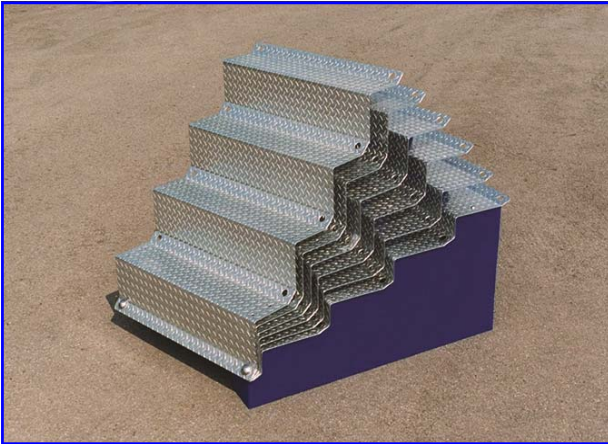

KWIK-STEP Modular Stairway System

Summary of Product Range

Standard Stairway

Supplied in the following gradients:

20°, 22°, 24°, 26°, 28°, 30°, 32°, 35°, 40°, 45°

Standard Stairway

Supplied for each gradient in modules of:

2 steps, 3 steps, 4 steps

Shallow Stairway

Large steps supplied in modules of 1 and 2 steps for the following gradients:

12°, 14°, 16°, 18°, 20°, 22°, 24°

Landings

Supplied in the following nominal lengths for each gradient (1000mm = standard):

500mm, 700mm, 900mm, 1000mm, 1100mm

Accessories

The stairway and landing modules are supplied with a comprehensive range of accessories including fixing stakes and handrails. Please contact Kwik-Step to discuss specific requirements.