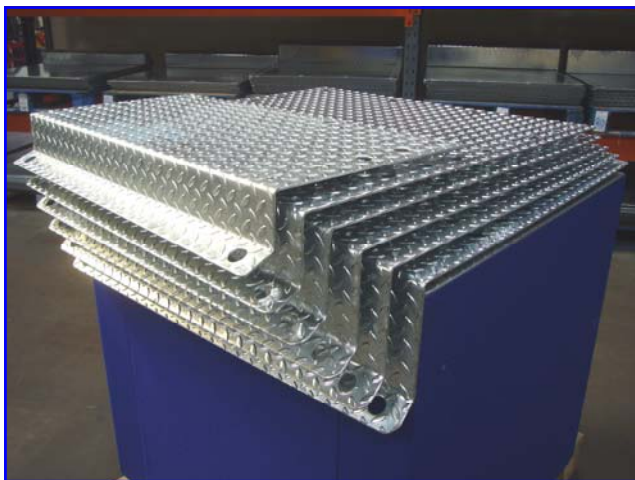

KWIK-STEP Modular Stairway System

Summary of Product Range

Standard Stairway

Supplied in the following gradients:

20°, 22°, 24°, 25°, 26°, 28°,
30°, 32°, 35°, 40° and 45°

Standard Stairway

Supplied in modules of 2, 3 and 4 steps for each gradient

Landings

Supplied in the following nominal lengths for each gradient (1000mm = standard):

500mm, 700mm, 900mm, 1000mm and 1100mm

Shallow Stairway

Large steps supplied in modules of 2 steps for the following gradients: