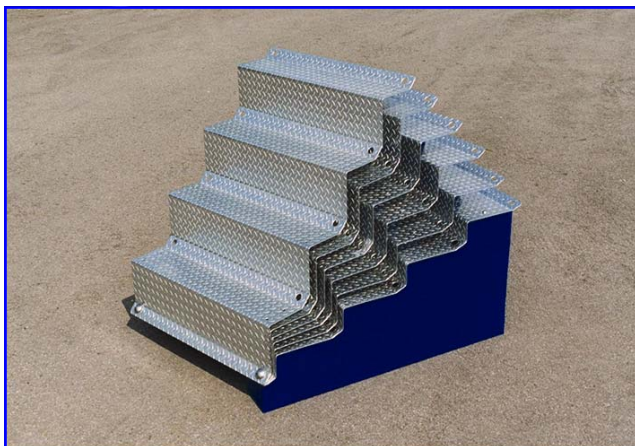

KWIK-STEP Modular Stairway System

Summary of Product Range

Standard Stairway

Supplied in the following gradients:

20°, 22°, 24°, 25°, 26°, 28°,
30°, 32°, 35°, 40° and 45°

Standard Stairway

Supplied in modules of 2, 3 and 4 steps for each gradient

Landings

Supplied in the following nominal lengths for each gradient (1000mm = standard):

500mm, 700mm, 900mm, 1000mm and 1100mm

Shallow Stairway

Large steps supplied in modules of 2 steps for the following gradients:

12°, 14°, 16°, 18° and 20°

Accessories

The stairway and landing modules are supplied with a comprehensive range of accessories including fixing stakes and handrails. Please contact Kwik-Step to discuss specific requirements.