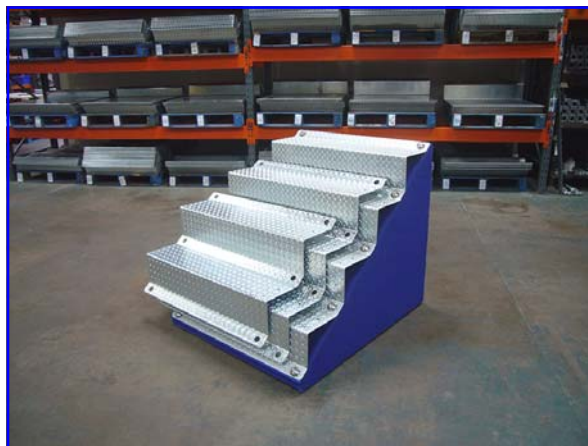

KWIK-STEP Modular Stairway System

Summary of Product Range

Standard Stairway

Supplied in the following gradients:

20°, 22°, 24°, 25°, 26°, 28°,
30°, 32°, 35°, 40° and 45°

Standard Stairway

Supplied in modules of 2, 3 and 4 steps for each gradient

Landings

Supplied in the following nominal lengths for each gradient (1000mm = standard):

500mm, 700mm, 900mm, 1000mm and 1100mm

Shallow Stairway

Large steps supplied in modules of 2 steps for the following gradients:

12°, 14°, 16°, 18° and 20°

Accessories

The stairway and landing modules are supplied with a comprehensive range of accessories including fixing stakes and handrails. Please contact Kwik-Step to discuss specific requirements.